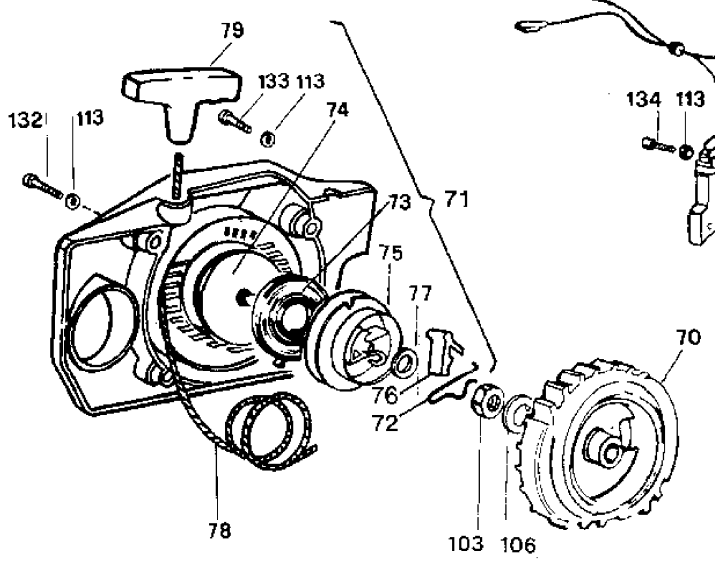

test

Section: 955 AIR FILTER STARTER IGNITION

Pos.	Quantity	Spare part No	Description	Kit	Notes	New
	3525					
1	2	M227566	Screw			
2	2	M227629	Washer			
3	2	M227458	Screw			
4	1	M227561	Air filter			
5	1	M227316	Air filter support			
6	1	M227621	Screw			
70	1	M227500	Flywheel			
71	1	M240416	Starter kit			
72	1	M240485	.Retaining spring			
73	1	M227300	.Rewind spring			
74	1	M227467	.Spring shield			
75	1	M227468	.Starter pulley			
76	1	M240484	.Starter pawl			
77	1	M227470	.Spacer			
78	1	M227471	.Starter rope		3.5 x 1270 mm	
79	1	M240884	.Handle			
95	1	M240483	Ignition			
103	1	M227624	Nut			
106	1	M227628	Washer			
110	1	M227666	Air filter cover			
113	3	M227626	Washer			
115	3	M227458	Screw			
132	2	M235530	Screw			
133	2	M235803	Screw			
134	2	M235806	Screw			
150	1	M240696	Wire assy			

test