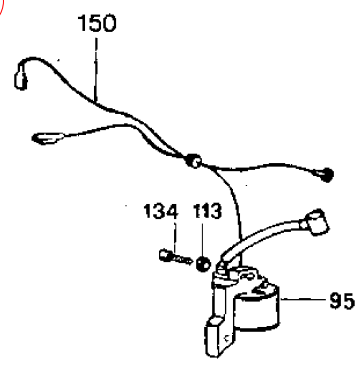

test

Section: 955 AIR FILTER STARTER IGNITION

Pos.	Quantity	Spare part No	Description	Kit	Notes	New
	3525					
1	2	M227566	Screw			
2	2	M227629	Washer			
3	2	M227458	Screw			
4	1	M227561	Air filter			
5	1	M227316	Air filter support			
6	1	M227621	Screw			
70	1	M227500	Flywheel			
71	1	M240416	Starter kit			
72	1	M240485	.Retaining spring			
73	1	M227300	.Rewind spring			
74	1	M227467	.Spring shield			
75	1	M227468	.Starter pulley			
76	1	M240484	.Starter pawl			
77	1	M227470	.Spacer			
78	1	M227471	.Starter rope		3.5 x 1270 mm	
79	1	M240884	.Handle			
95	1	M240483	Ignition			
103	1	M227624	Nut			
106	1	M227628	Washer			
110	1	M227666	Air filter cover			
113	3	M227626	Washer			
115	3	M227458	Screw			
132	2	M235530	Screw			
133	2	M235803	Screw			
134	2	M235806	Screw			
150	1	M240696	Wire assy			

test